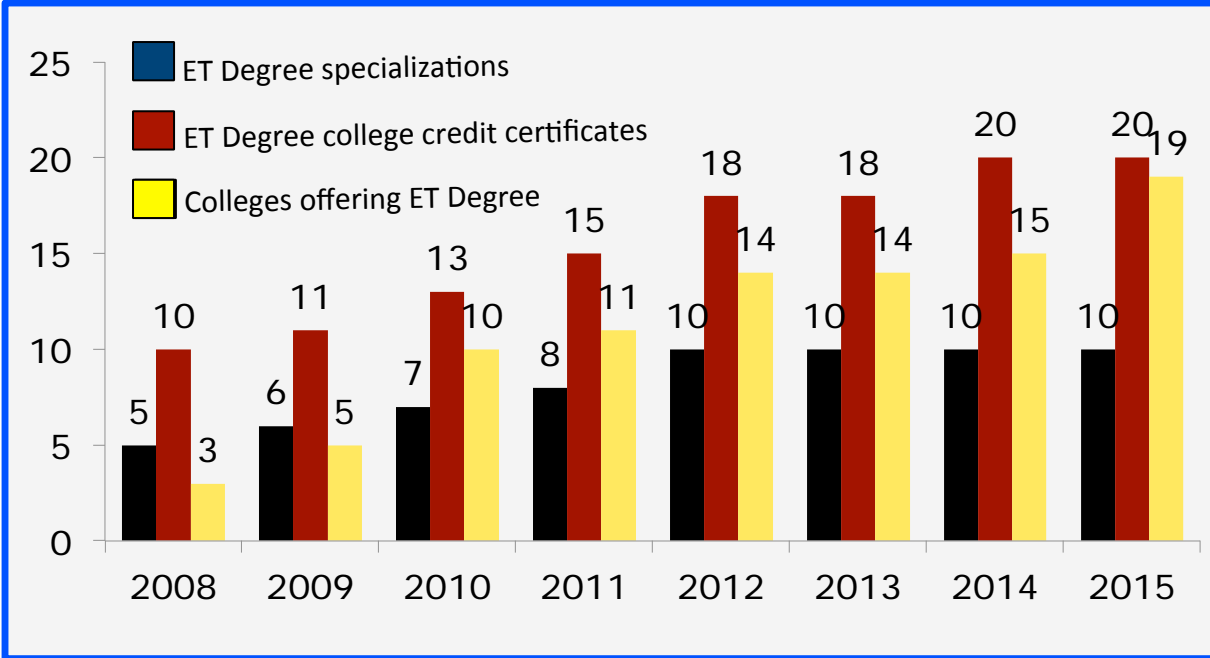

**Colleges offering the A.S. ET Degree**

- Broward College
- Central Florida College
- Chipola College
- Daytona State College
- Eastern Florida State College
- Florida State College at Jacksonville
- Florida Gateway College
- Gulf Coast State College
- Hillsborough Community College
- Lake Sumter State College
- Northwest Florida State College
- Pasco-Hernando State College
- Palm Beach State College
- Pensacola State College
- Polk State College
- Seminole State College
- State College of Florida - Manatee
- St. Petersburg College
- Tallahassee Community College

**ET Degree Enrollment**