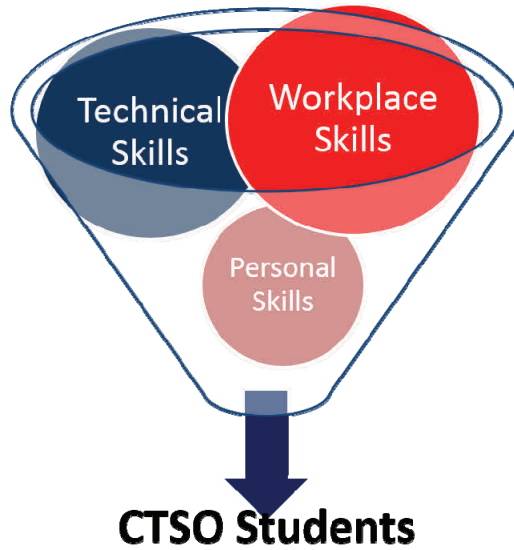

# Career and Technical Student Organizations

Organizational

Outreach

Curriculum

Professional Development

**Career and Technical Student Organizations** create environments where students aspire to be the best in their advanced technology careers. As members, students not only develop technical skills, but also leadership qualities, professionalism and teamwork skills as demonstrated in the local, regional, state national and international competitions. FLATE supports students and educators in local, regional, state. national and international competitions.